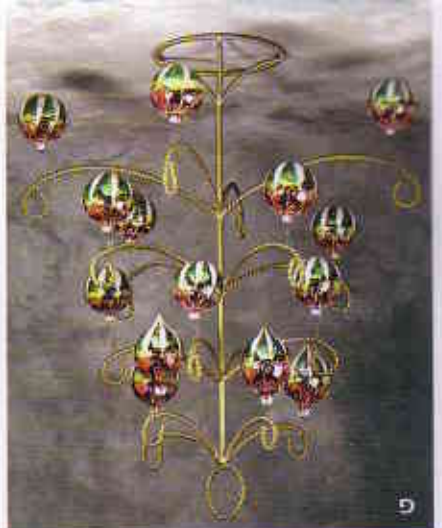

Ornament Trees

Tree shape and size differ from piece to piece. Approximately 12" wide and 16" high.

Silver finish also available!

Ornament and Jewelry Holders

E. Stands are available in six arm (designed for ornaments) and nine arm (designed for jewelry) styles. They measure 5 1/2" diameter x 12" high. Hanging height is 9 1/2". Available in brass and silver finish.

# of arms	Brass wire	Silver wire
SIX	473B	473S
NINE	472B	472S

F & G. Attractive way to display multiple ornaments. Ships as one piece.

H x W	Ornaments	Stock #
13 3/4" x 11 1/4"	8+	45-0120
22" x 19"	16+	45-0130

Photo F
Photo G

Spiral Wire Ornament Tree

A. #45-0460 Shows off ornaments and other items attractively. Tree ships and stores knock down. 23" wide and 6 feet high. 75 hooks.

Manzanita Wood Tree

B. #56-0100 For ornaments, jewelry and eggs. Made from genuine manzanita wood, including highly polished base.

Fountain Style Ornament Tree

C. 15 branches. Ships knock down. Available in brass & silver. 20" h x 10 1/2" w.

Hanging Ornament Displayer

D. #860 Displays 12 ornaments. Electric motor uses one size "D" battery. Measures 10 1/2" w x 27 1/2" h.