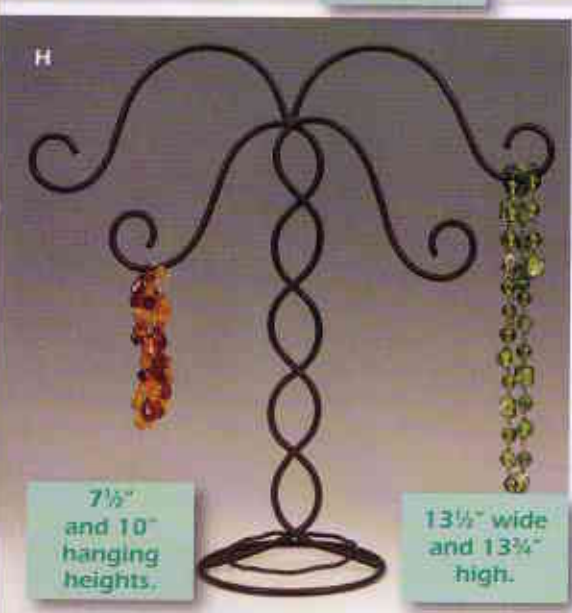

15" wide and 16" high. Knocks down for shipping.

11 1/4" wide and 17 1/2" high.

12 1/2" wide and 16 1/4" high.

11" wide and 17 1/2" high.

13" wide and 13 1/2" high.

7 1/2" and 10" hanging heights.

13 1/2" wide and 13 3/4" high.

Hanging heights of 18", 16", 16", 13", 13"

Twig Tree - Four arm

A, B, C. For ornaments, decorative eggs and jewelry. 15" wide and 16" high. Three colors:

- White #22-0010W Photo A
- Brown #22-0010B Photo B
- Green #22-0010G Photo C

Mirrored Jewelry Holders

D, E, F. With 4 1/4" diameter mirror.

- Little Girl #22-0115 Photo D
- Sunflower #22-0110 Photo E
- Curly Hair #22-0100 Photo F

Jewelry Holders

- G, H. Two Arm #22-0200 Photo G
- Four Arm #22-0210 Photo H

Jewelry Stand with Bowl

I. #22-0400 Overall height is 24". Bowl is 14 1/2" diameter. Knocks down for shipping.