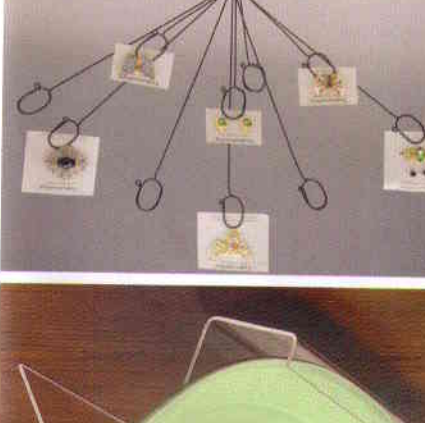

Card Holders - Ice Cube Motif
Color Stock No.
Blue 980-B
Red 980-R
Amber 980-A
Green 980-GR
Silver leaf 980-S
Gold leaf 980-G

Multi Card or Photo Holders
L. Available with oval or heart shaped clasps. Displays up to ten cards or photos. 13" high.
J. #32-0180 Dragonfly motif card holder. Displays up to five cards or photos. 13" high.

Leaf Motif Iron Easel
6795 Ant. Silver 679B Ant. Black

Cast Iron Easels
G. Arms are 1 1/2" deep so easels can hold frames. In addition to plates etc. 5" x 5" x 8 1/2" (w x d x h).

Lucite "Hold Anything" Easel
F. #239 Versatile lucite easel holds just about anything. 7 1/2" w x 8" d x 8" h.

Lucite "Hold Anything" Easel
F. #239 Versatile lucite easel holds just about anything. 7 1/2" w x 8" d x 8" h.

Cast Iron Easels
G. Arms are 1 1/2" deep so easels can hold frames. In addition to plates etc. 5" x 5" x 8 1/2" (w x d x h).

Leaf Motif Iron Easel
6795 Ant. Silver 679B Ant. Black

Multi Card or Photo Holders
L. Available with oval or heart shaped clasps. Displays up to ten cards or photos. 13" high.
J. #32-0180 Dragonfly motif card holder. Displays up to five cards or photos. 13" high.

Card Holders - Ice Cube Motif
Color Stock No.
Blue 980-B
Red 980-R
Amber 980-A
Green 980-GR
Silver leaf 980-S
Gold leaf 980-G

Classic Plate Stand
D. #131 Holds plates up to 11" diameter.
E. Inexpensive and versatile. 2 sizes.
Stock No. Dim. (W x D x H)
894 1 3/4" x 2" x 2 1/4"
895 1 1/4" x 1 1/2" x 1 1/2"

Traditional Wood Stands
C. Walnut finish stand is available in two sizes.
Stock # Hgt. Takes Plates
#101-PL 6 1/2" 7" to 10"
#121-PL 8" 9" to 13"

Classic Plate Stand
D. #131 Holds plates up to 11" diameter.
E. Inexpensive and versatile. 2 sizes.
Stock No. Dim. (W x D x H)
894 1 3/4" x 2" x 2 1/4"
895 1 1/4" x 1 1/2" x 1 1/2"

Traditional Wood Stands
C. Walnut finish stand is available in two sizes.
Stock # Hgt. Takes Plates
#101-PL 6 1/2" 7" to 10"
#121-PL 8" 9" to 13"

Classic Plate Stand
D. #131 Holds plates up to 11" diameter.
E. Inexpensive and versatile. 2 sizes.
Stock No. Dim. (W x D x H)
894 1 3/4" x 2" x 2 1/4"
895 1 1/4" x 1 1/2" x 1 1/2"

Traditional Wood Stands
C. Walnut finish stand is available in two sizes.
Stock # Hgt. Takes Plates
#101-PL 6 1/2" 7" to 10"
#121-PL 8" 9" to 13"

Classic Plate Stand
D. #131 Holds plates up to 11" diameter.
E. Inexpensive and versatile. 2 sizes.
Stock No. Dim. (W x D x H)
894 1 3/4" x 2" x 2 1/4"
895 1 1/4" x 1 1/2" x 1 1/2"

Traditional Wood Stands
C. Walnut finish stand is available in two sizes.
Stock # Hgt. Takes Plates
#101-PL 6 1/2" 7" to 10"
#121-PL 8" 9" to 13"

Classic Plate Stand
D. #131 Holds plates up to 11" diameter.
E. Inexpensive and versatile. 2 sizes.
Stock No. Dim. (W x D x H)
894 1 3/4" x 2" x 2 1/4"
895 1 1/4" x 1 1/2" x 1 1/2"

Traditional Wood Stands
C. Walnut finish stand is available in two sizes.
Stock # Hgt. Takes Plates
#101-PL 6 1/2" 7" to 10"
#121-PL 8" 9" to 13"