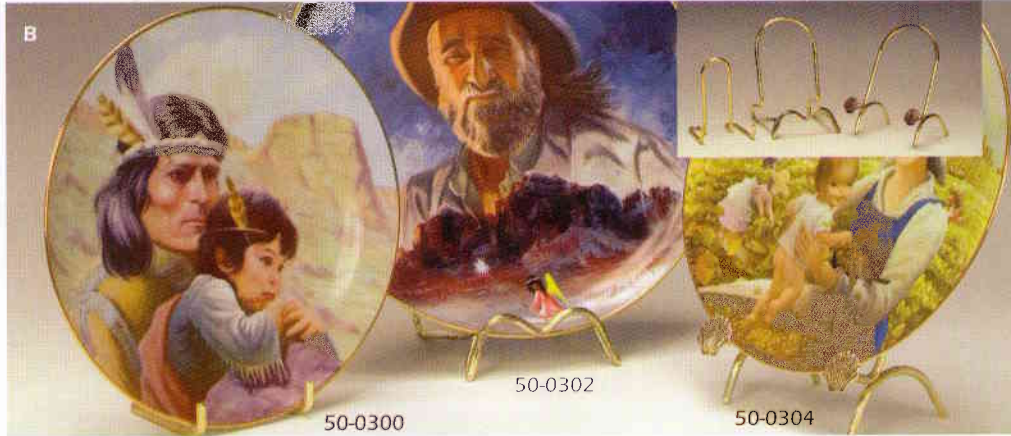

43-0322

43-0310

43-0320

**Scroll Plate Stands**

A. Decorative scrolls enhance plates. Will not tarnish. Available in three styles.

Style	Stock No.	Takes Plates
Single scroll	43-0322	8" - 11"
Double scroll	43-0310	7 1/2" - 11"
Single scroll	43-0320	5" - 9"

50-0300

50-0302

50-0304

**Polished Brass Easels**

C. Available with four motifs. Back is upright and adjustable. Shell motif easel is antiqued brass. Measure 3 1/2" x 4 3/4" x 4 3/4" (W x D x H).

Motif	Stock No.	Motif	Stock No.
Fleur de Lis	50-0664	Shell	50-0671
Pineapple	50-0675	Leaf	50-0661

D

**Twisted Wire Easels**

D. Great for plates or framed photos and Tiles. 2 sizes (W x D x H):

Stock #	Dimensions
43-0330	3 1/2" x 4 1/2" x 4"
43-0332	3" x 5 1/2" x 6"

E

**Elevated Wire Easels**

E. Graceful scrolls & elevation enhance plates, prints etc. 2 sizes. W x D x H

Stock #	Dimensions
43-0326	4 1/2" x 4 1/2" x 5 1/4"
43-0328	5 3/4" x 5 3/4" x 6 3/4"

F

**Scroll Motif Brass Easel**

F. #40-0312 White vinyl feet protect tabletop. Measures 4 1/2" x 3" x 3 3/8".