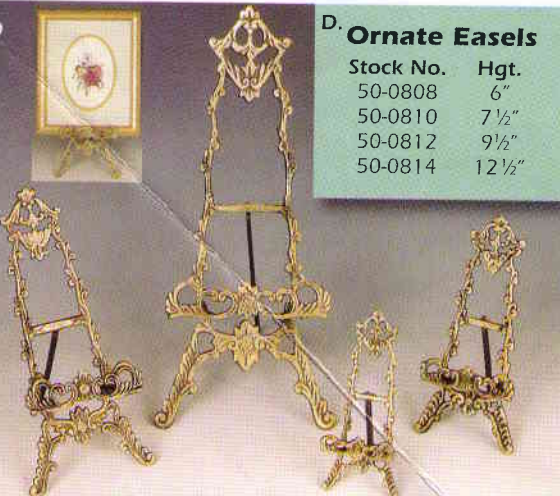

Bard's Plate Stands - Summary by Finish and Size

| Takes Plates | Hgt. | Walnut | Black | Gold | Rosewood | Teak |
|---------------|------|---------|---------|---------|----------|--------|
| 3 1/2" to 5" | 4" | 240-PLW | 240-PLB | 240-PLG | 240-PLR | 240-NT |
| 5" to 7 1/2" | 5" | 233-PLW | 233-PLB | 233-PLG | 233-PLR | 233-NT |
| 7" to 8 1/2" | 7" | 234-PLW | 234-PLB | 234-PLG | 234-PLR | 234-NT |
| 8" to 9 1/2" | 8" | 228-PLW | 228-PLB | 228-PLG | | |
| 9" to 10 1/2" | 9" | 227-PLW | 227-PLB | 227-PLG | 227-PLR | 227-NT |
| 10" to 14" | 11" | 241-PLW | 241-PLB | | 241-PLR | 241-NT |
| 13" to 17" | 14" | 242-PLW | 242-PLB | | | |

B

C

D

D. Ornate Easels

| Stock No. | Hgt. |
|-----------|---------|
| 50-0808 | 6" |
| 50-0810 | 7 1/2" |
| 50-0812 | 9 1/2" |
| 50-0814 | 12 1/2" |

E

Folding Wood Easels

B & C. Great for plates, photos, framed items, etc. Fold flat for shipping and storage.